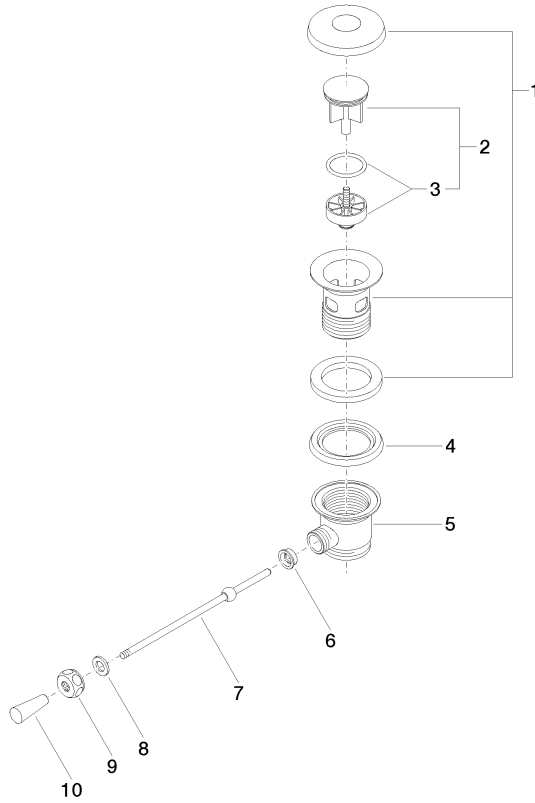

10 300 970

- length of knee lever 185 mm
- Only suitable for basins with an overflow.

Fits: IMO, LULU, MADISON, MEM, TARA, CL.1, LISSÉ, VAIA, META, CYO

	Brushed Chrome	10 300 970-93
	Chrome	10 300 970-00
	Brushed Platinum	10 300 970-06
	Platinum	10 300 970-08
	Durabrand (23kt Gold)	10 300 970-09
	Dark Chrome	10 300 970-19
	Light Gold	10 300 970-26
	Brushed Light Gold	10 300 970-27
	Brushed Durabrand (23kt Gold)	10 300 970-28
	Matte Black	10 300 970-33
	Brushed Bronze	10 300 970-42
	Brushed Champagne (22kt Gold)	10 300 970-46
	Champagne (22kt Gold)	10 300 970-47
	Brushed Dark Platinum	10 300 970-99

10 300 970

10 300 970

Parts for other finishes can be found here: [Chrome](#)

Spare parts list

No.	Item Number	Name	Quantity used	Delivery time
1	90 11 01 026 00-93	cup	1	20
2	04 31 20 016 00-93	plug	1	-
Spare part can no longer be ordered, please order the replacement item				
3	04 28 10 026 00 90	accessories	1	2
4	09 14 03 025 90	seal	1	2
5	09 11 01 023-93	cup	1	20
6	09 14 05 040 90	seal	1	2
7	09 31 09 055-93	pull-rod	1	20
8	09 30 11 049 90	disc	1	2
9	09 23 30 003-93	nut	1	20
10	09 20 01 040-93	handle	1	20